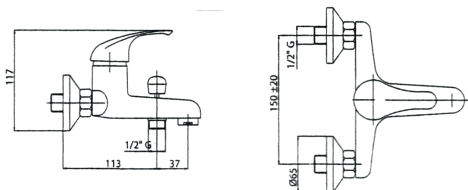

MAXIMA-B
Mix 22

Gruppo lavello parete con canna girevole
Wall sink mixer with swivel spout