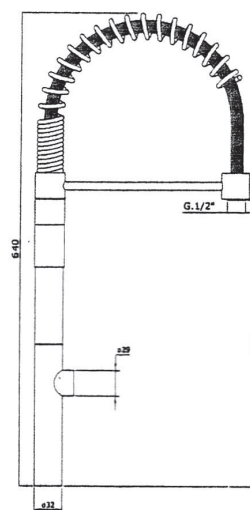

CHEF MIXER

Chef Mixer

Miscelatore lavello professionale
con tubetti di raccordo 3/8"
One-hole professional sink mixer
with flex connection tubes 3/8"