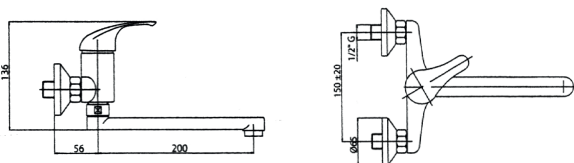

MAXIMA-B
Mix 10

Gruppo vasca esterno con flessibile ottone cromato cm. 150 conico + doccetta monogetto cromata + supporto
Bath/Shower mixer with C.P. brass flex. hose cm. 150 conic + 1-jet c.p. hand shower + wall support

MAXIMA-B
Mix 22

Gruppo lavello parete con canna girevole
Wall sink mixer with swivel spout

MAXIMA-B
Mix 23

Mix doccia 1/2
Shower Mixer 1/2

MAXIMA-B
Mix 14

Doccia a incasso
Shower a incasso

MAXIMA-B
Mix 14A

Doccia a incasso con deviatore
Shower a incasso with deviator