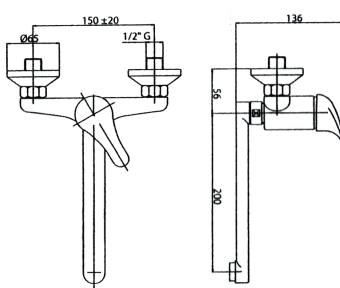

Gruppo lavello parete con canna girevole

Wall sink mixer with swivel spout