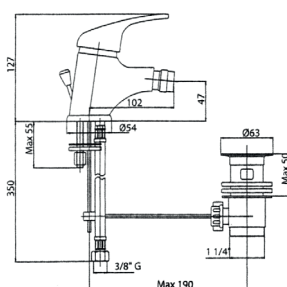

ASCOT
Mix 16 A

Monocomando bidet con scarico automatico in
ottone e tubetti flessibili di raccordo in metallo 3/8\"/>