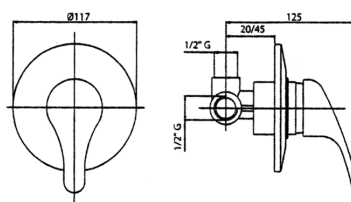

## Chef Mixer

Miscelatore lavello professionale  
con tubetti di raccordo 3/8"  
One-hole professional sink mixer  
with flex connection tubes 3/8"

ASCOT  
**Mix 14 A**

Miscelatore doccia incasso  
Built-in single-lever shower mixer