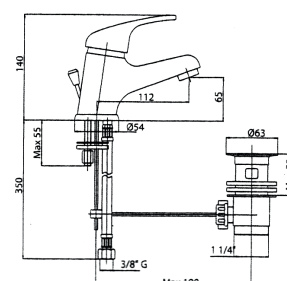

ASCOT
Mix 18 A

Monocomando lavabo con scarico automatico in
ottone e tubetti flessibili di raccordo in metallo 3/8\"/>