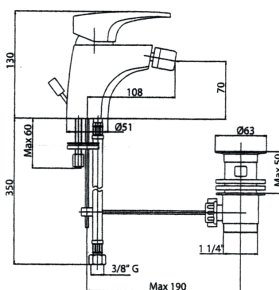

MAXIMA-B

Mix 18

Monocomando lavabo con scarico automatico in ottone e tubetti flessibili di raccordo in metallo 3/8"
One-hole wash basin mixer with automatic brass pop-up waste and metal flexible connection tubes 3/8"