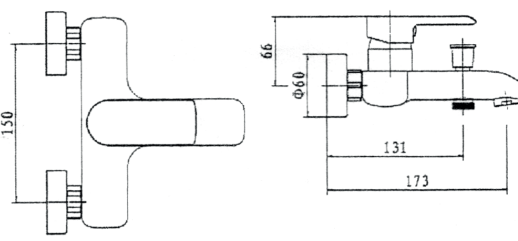

Gruppo vasca esterno con flessibile ottone cromato cm. 150 conico + doccetta monogetto cromata + supporto

Bath/Shower mixer with C.P. brass flex. hose cm. 150 conic + 1-jet c.p. hand shower + wall support