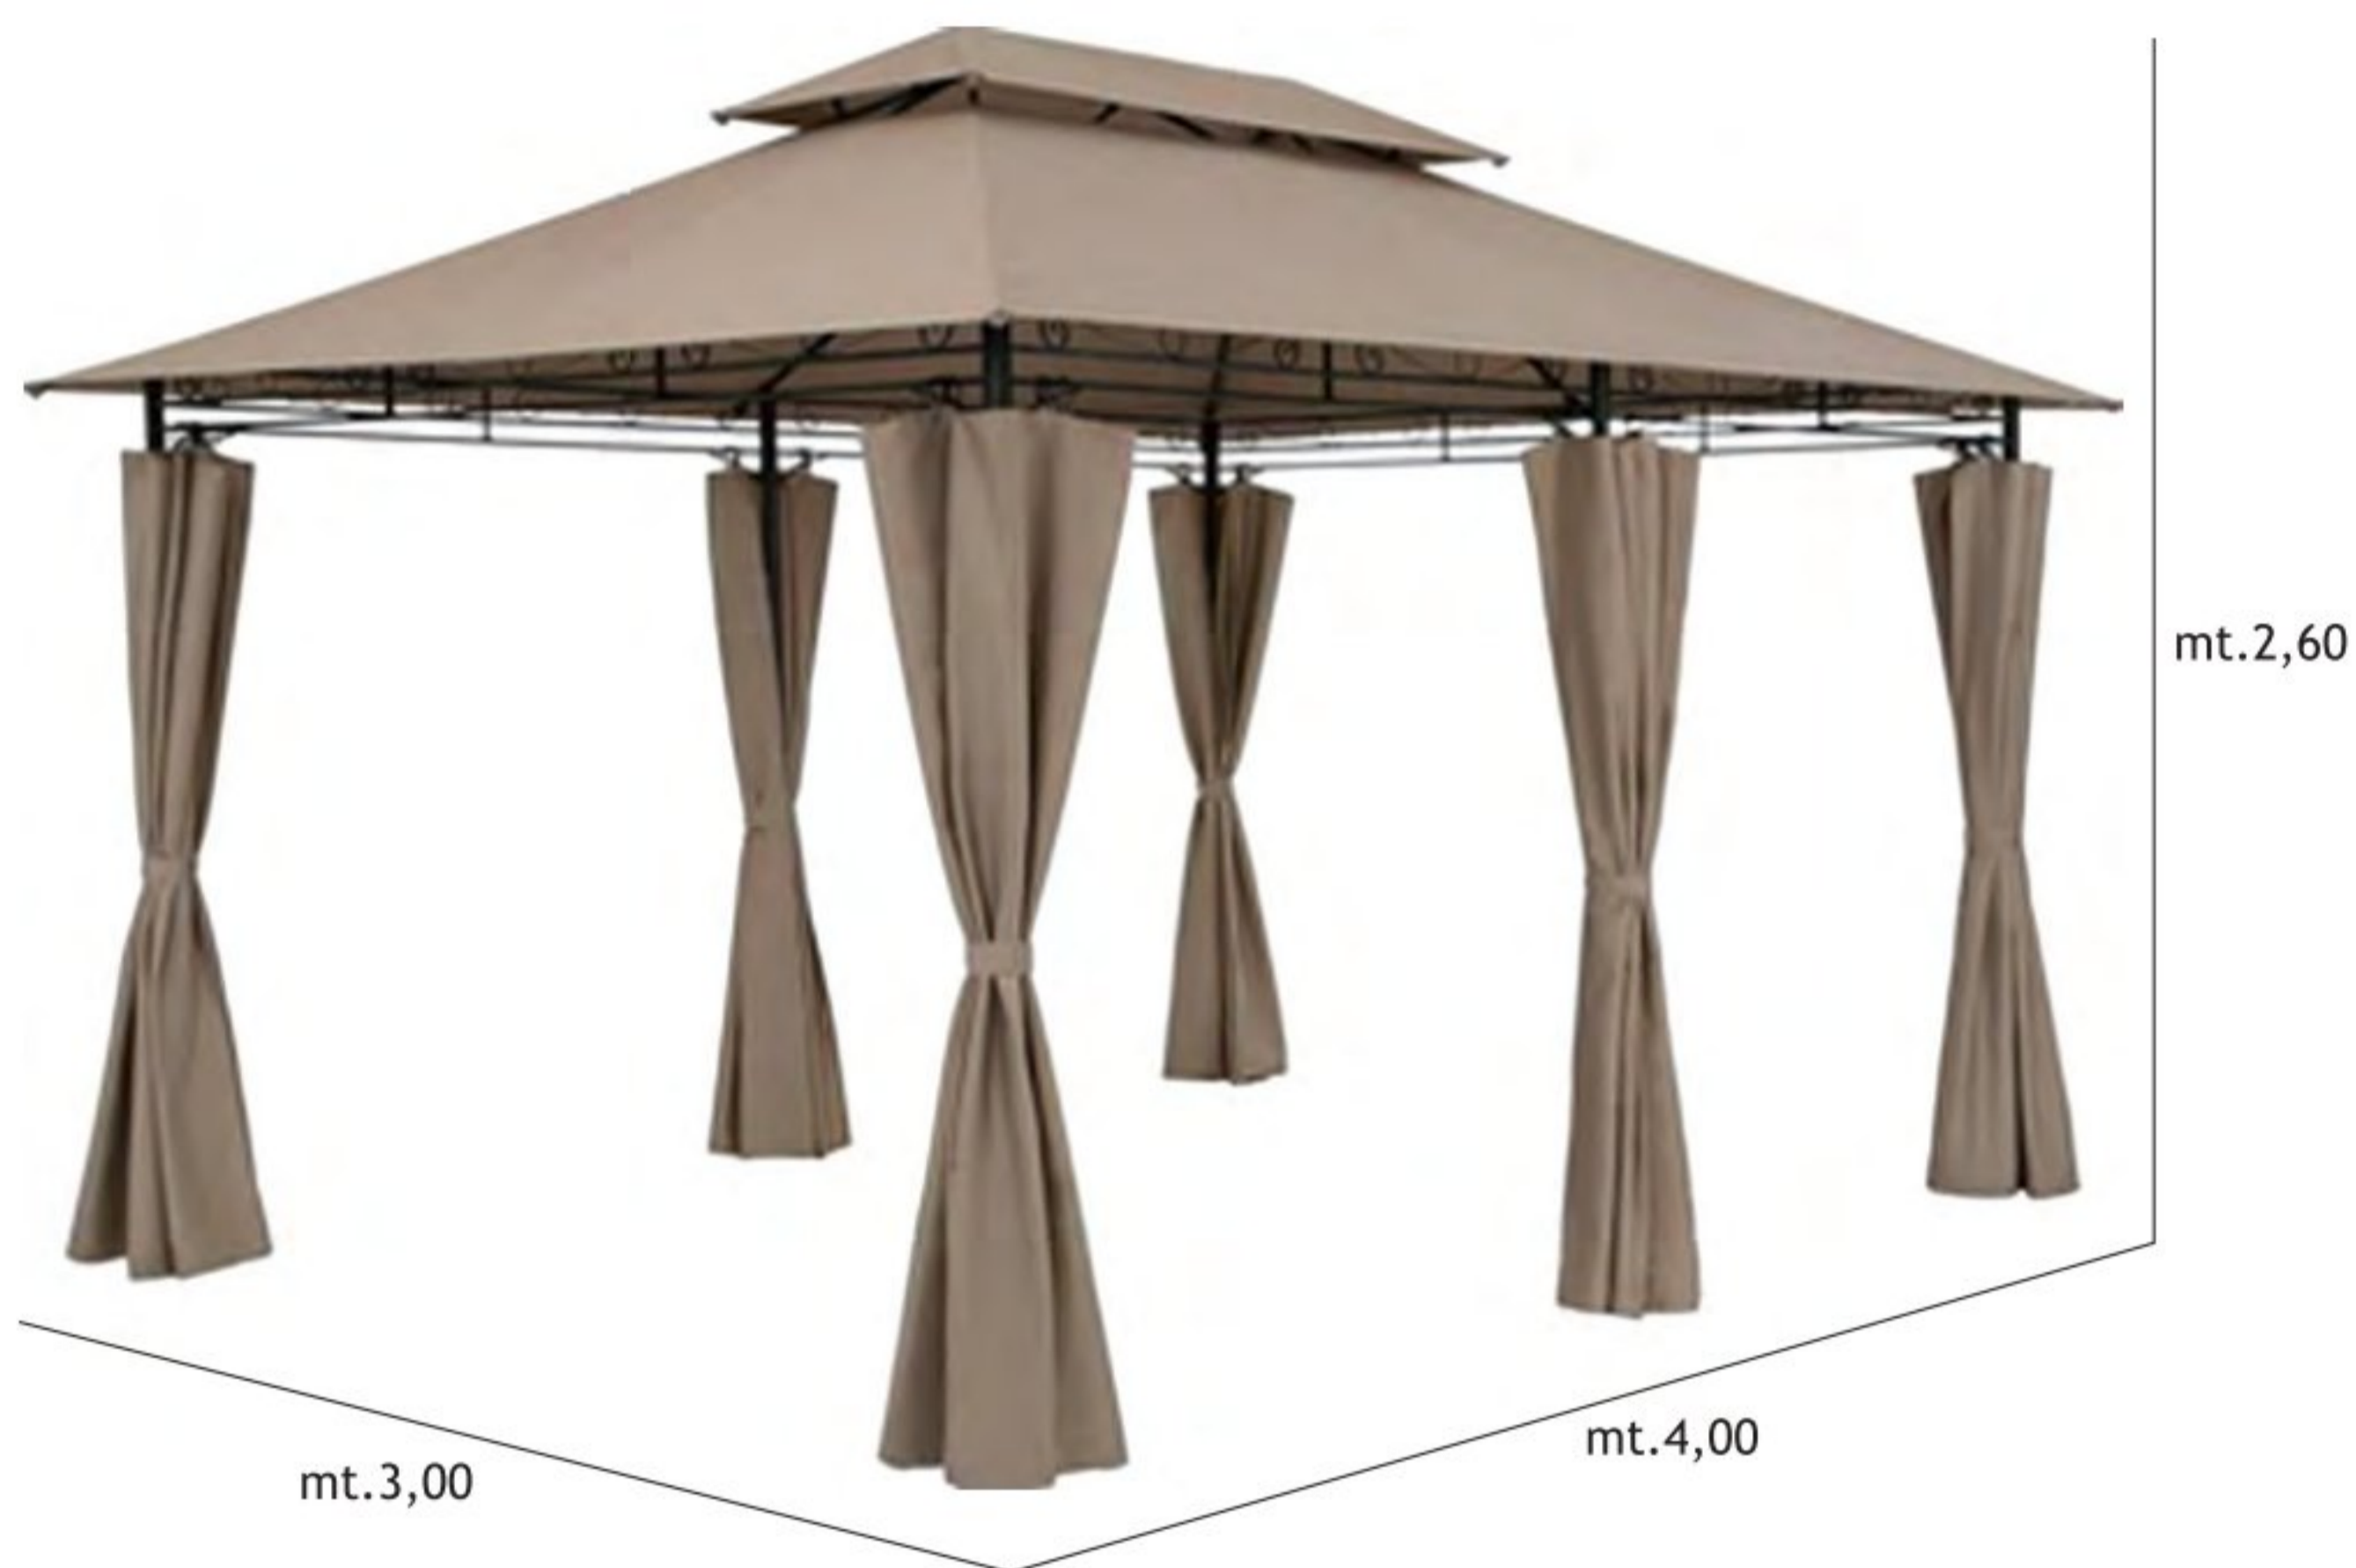

GAZEBO "KASSY" MT. 3X4x2,60h ECRÙ POLYESTER COVER 180gr/mq

cod. YA-004

GREY STEEL TUBE Diam. 48 mm.

POLYESTER COVER ECRÙ WITH 4 SIDEWALL 180 gr./mq.

1 PCS x BOX

CBM x BOX 0,130