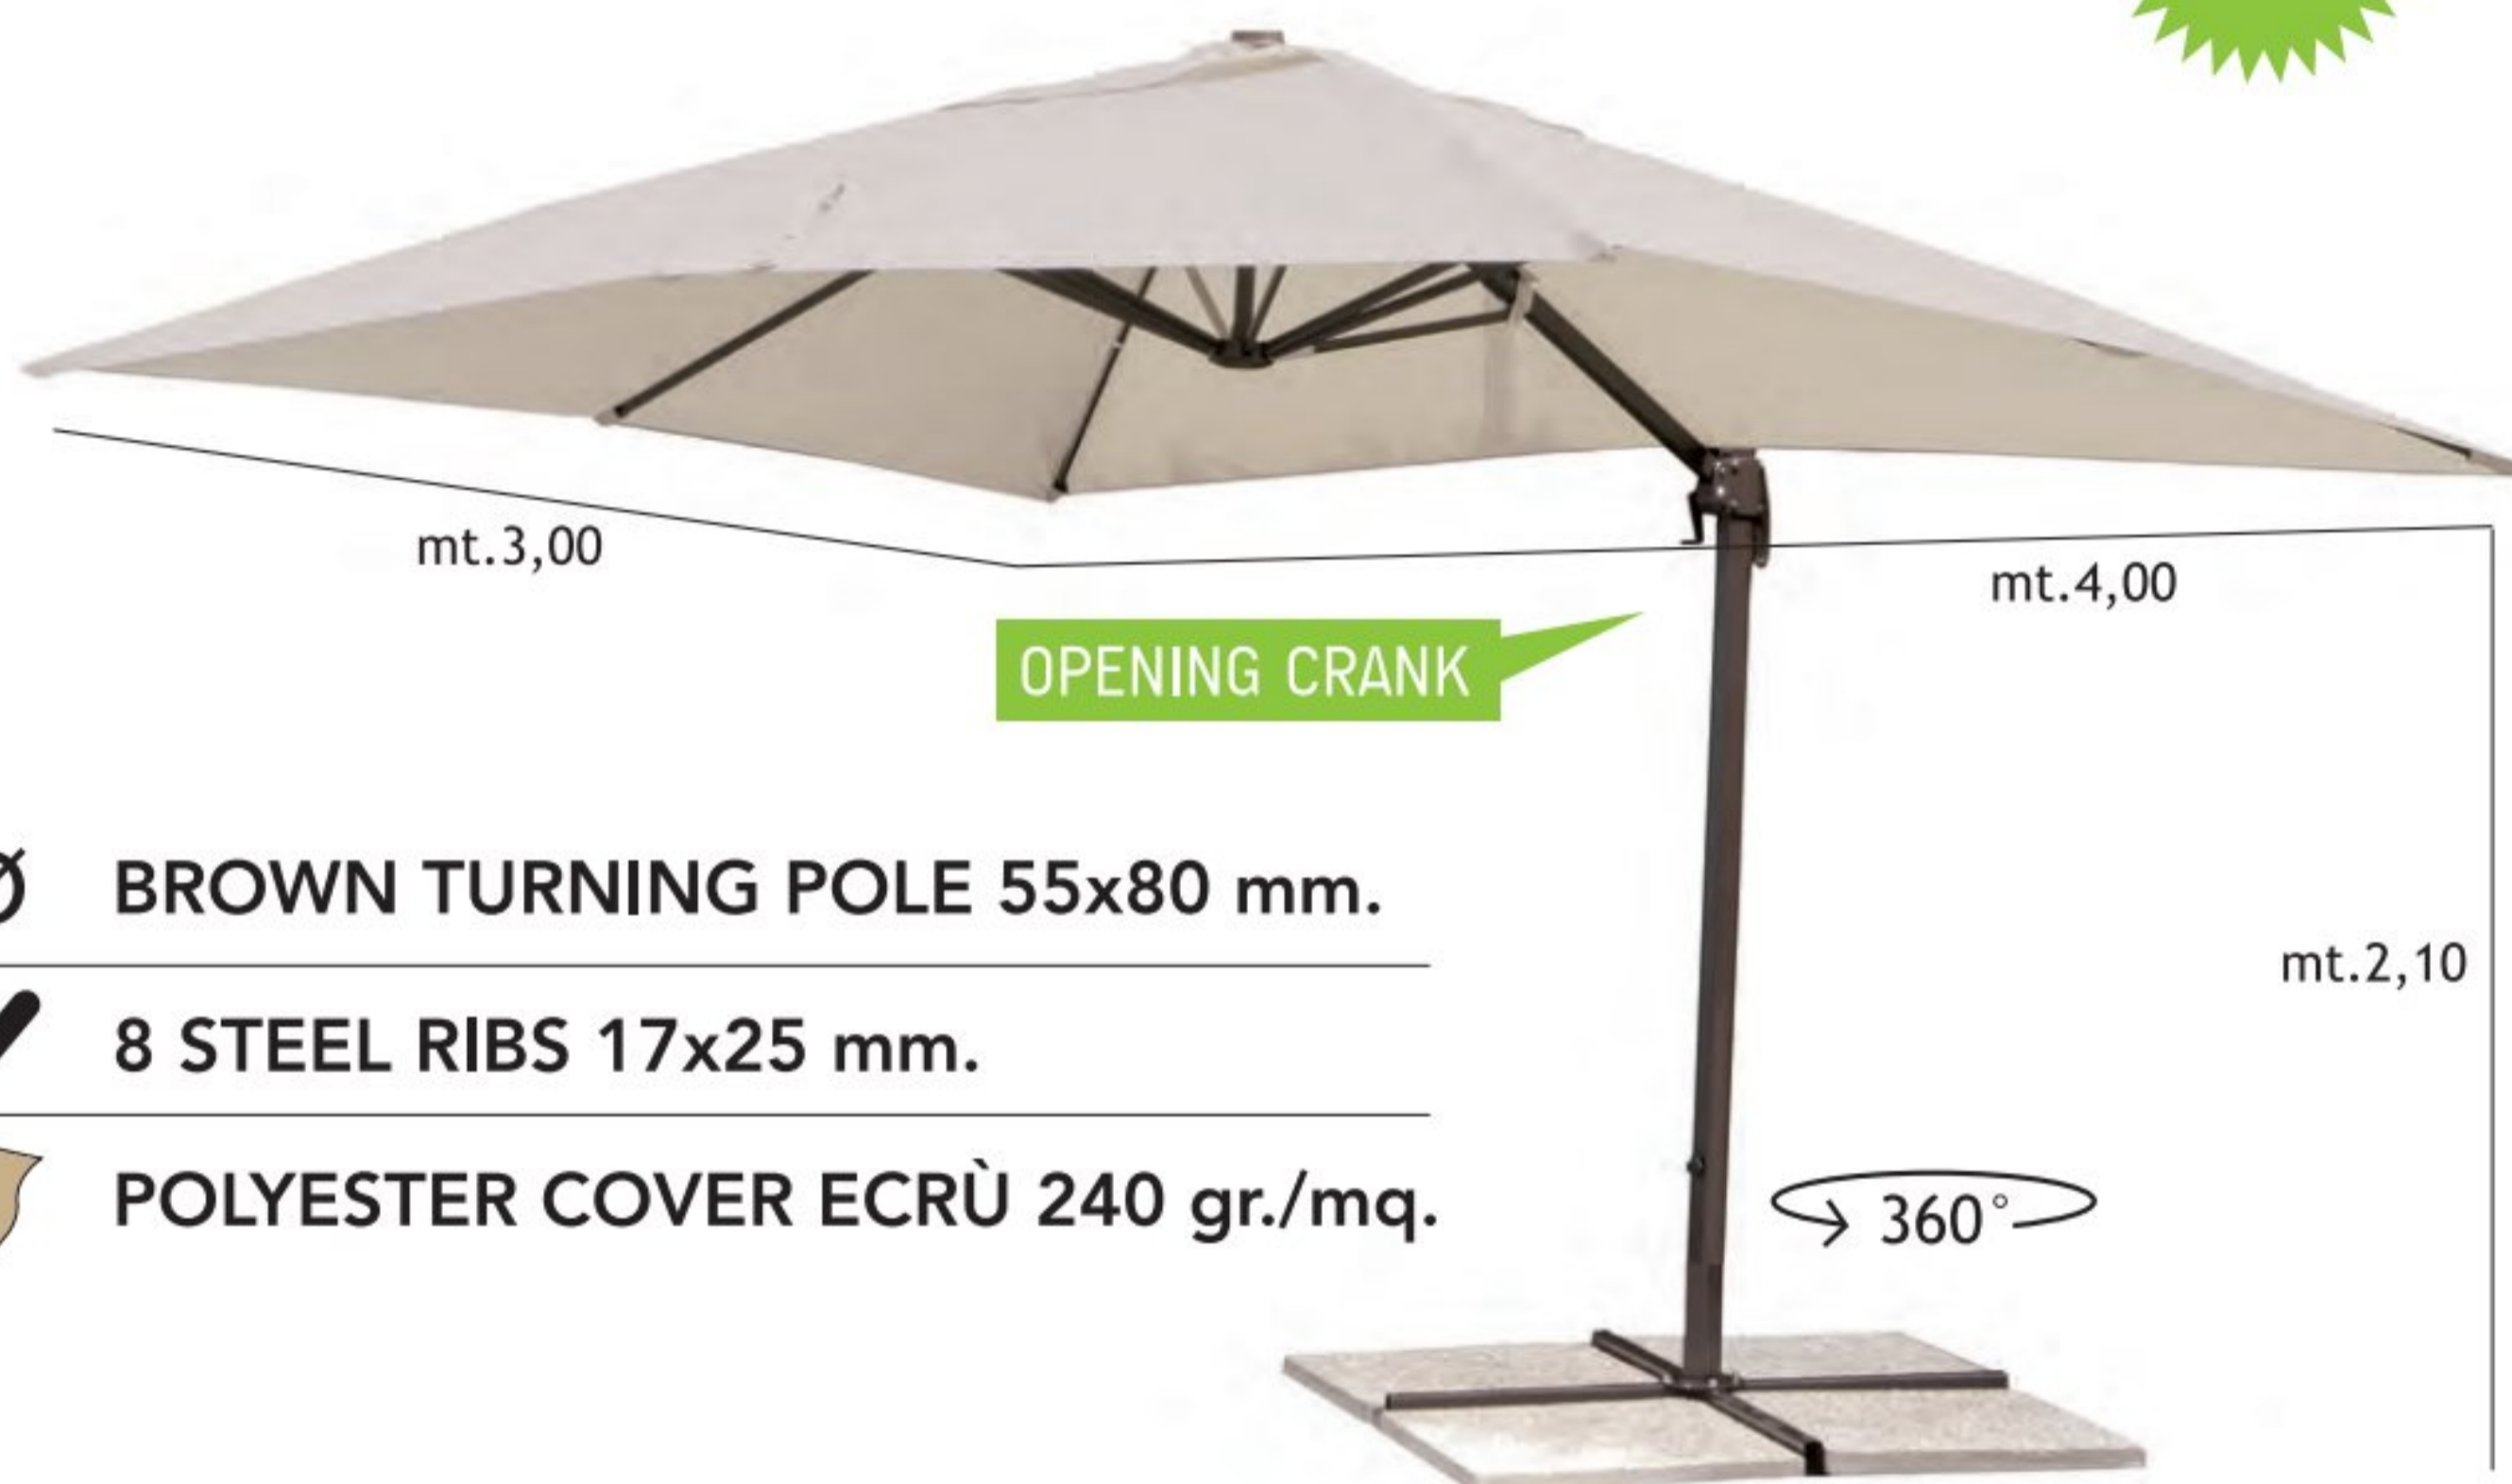

 CBM x BOX 0,14

cod. SS-054

 REPLACEMENT COVER WHITE 240 gr./mq.

 5 PCS x BOX

 CBM x BOX 0,10

ALUMINIUM HANGING UMBRELLA "PARK" POLYESTER COVER ECRÙ MT. 3x4

 **BROWN TURNING POLE 55x80 mm.**

 **8 STEEL RIBS 17x25 mm.**