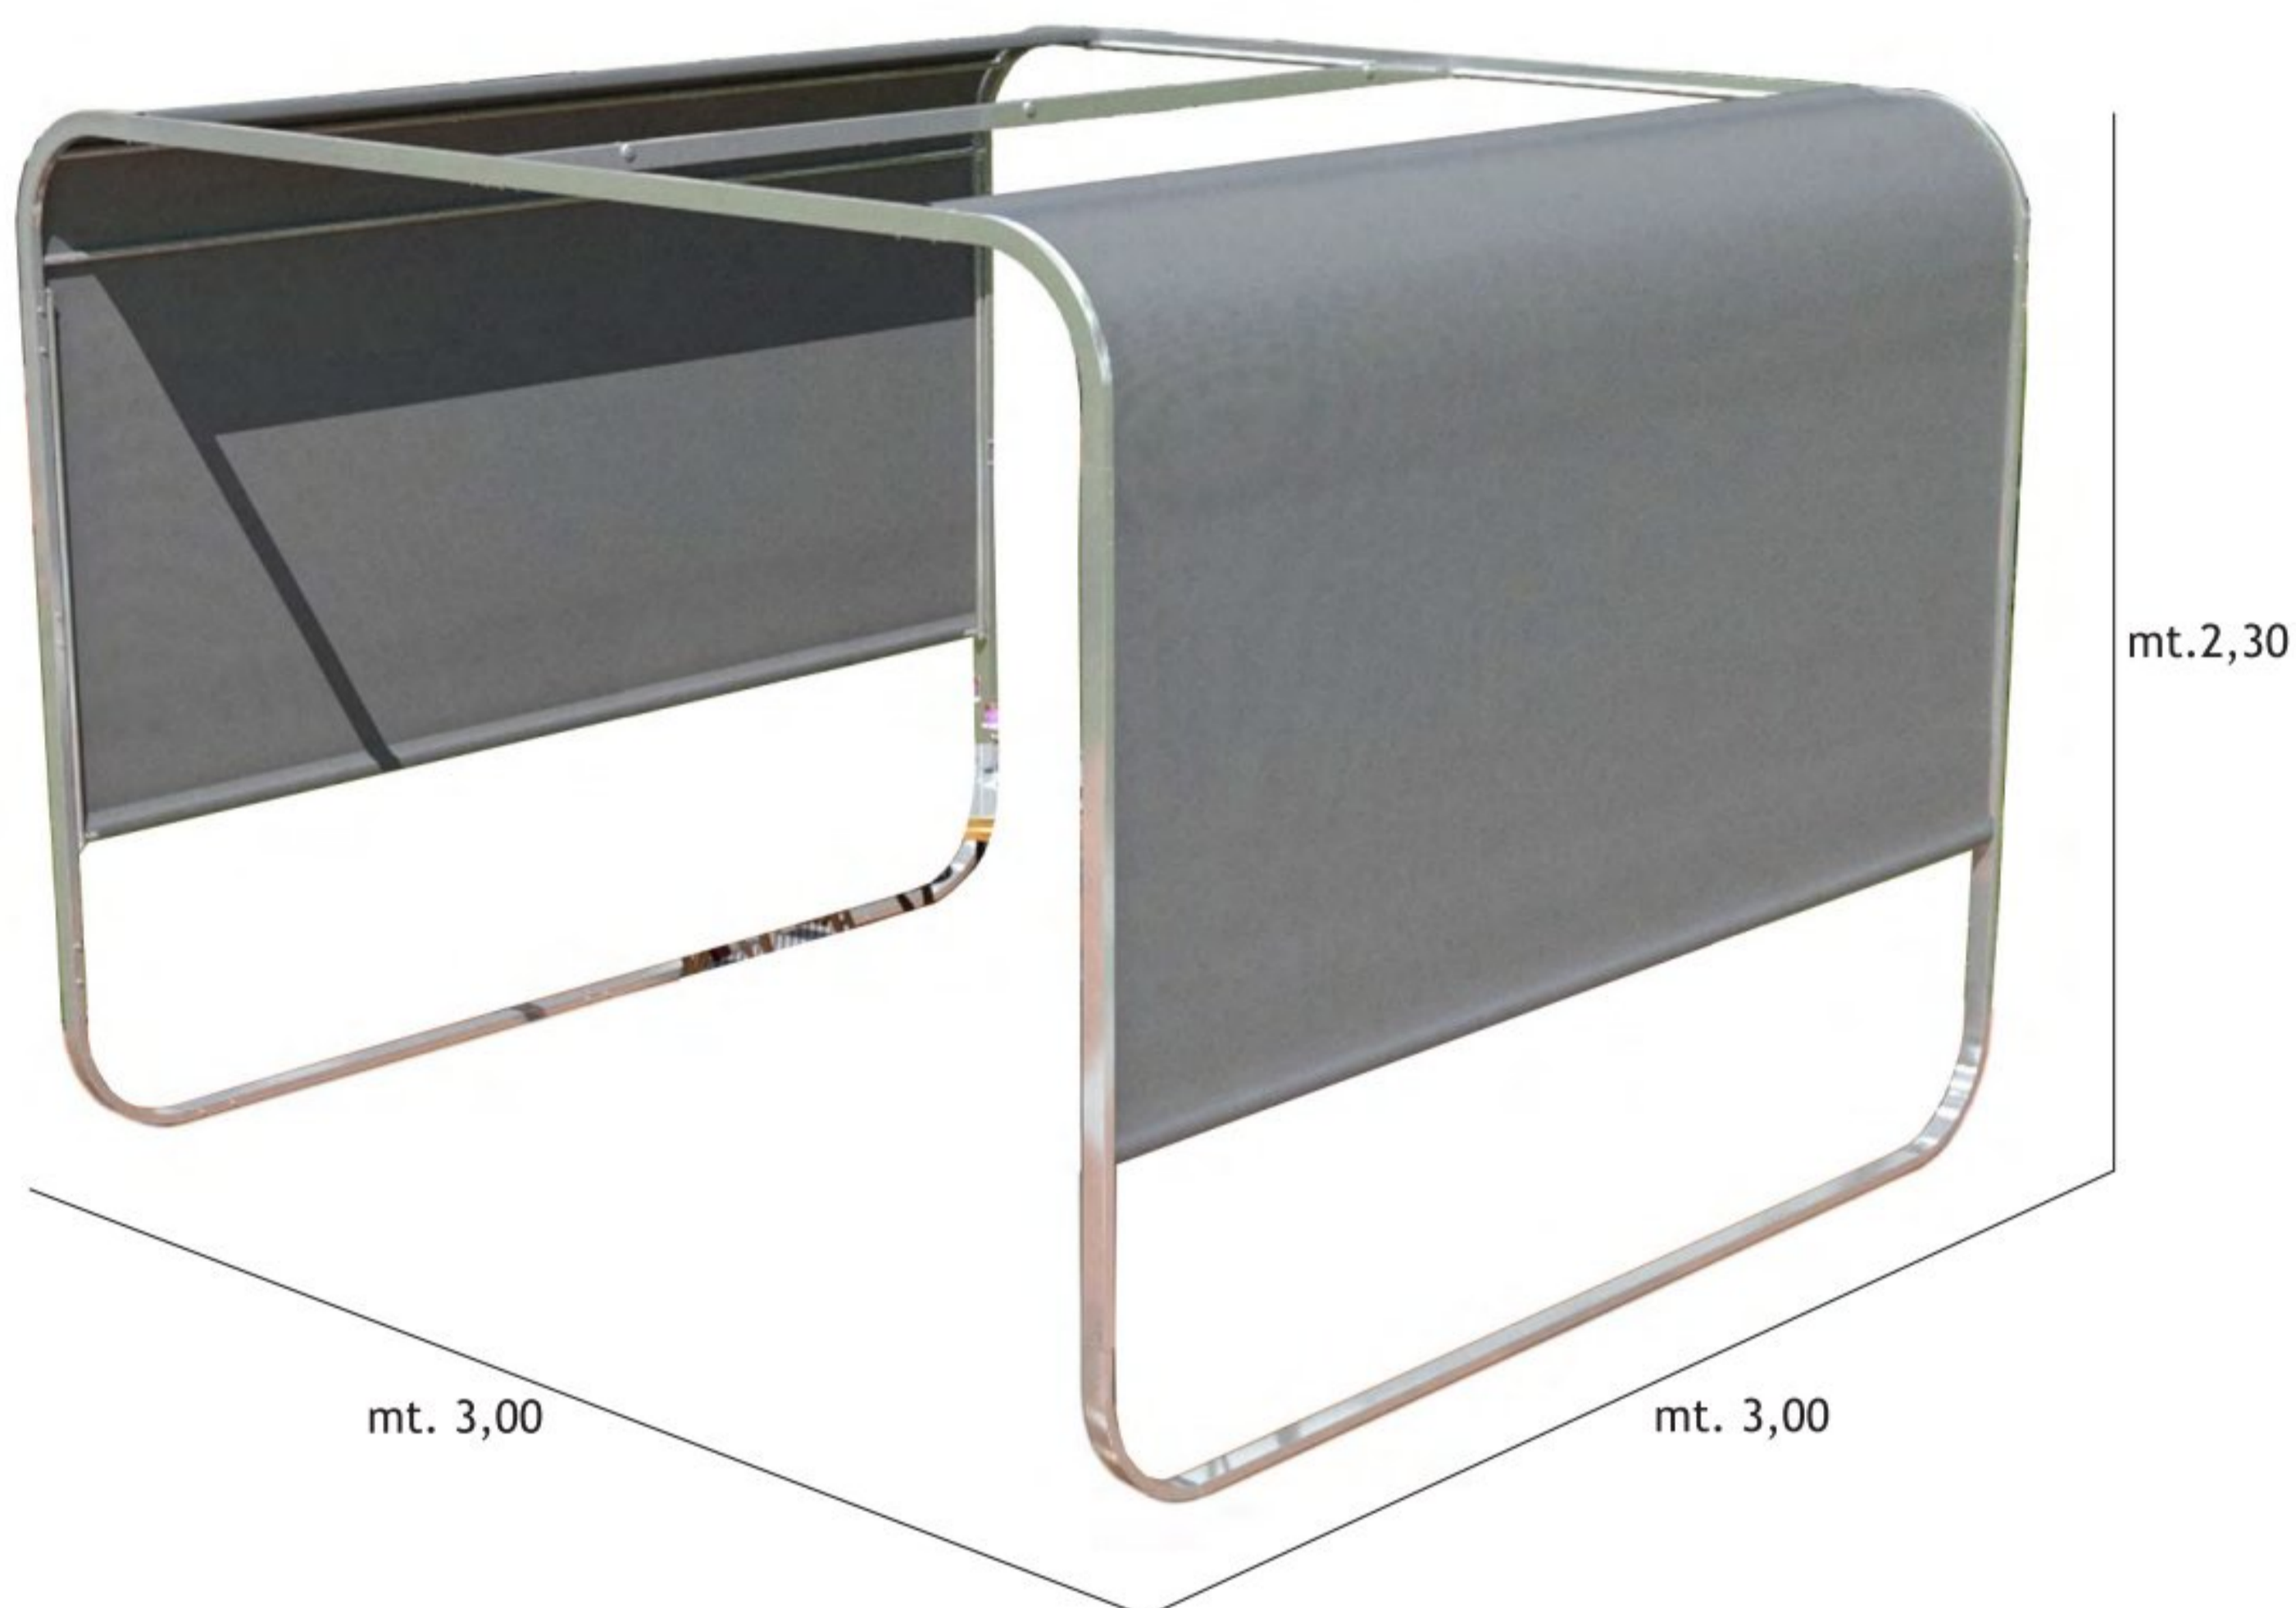

GAZEBO "FRAME" MT. 3x3x2,30h POLYESTER COVER 250gr/mq

cod. YA-001

GREY STEEL TUBE 50X25 mm.

POLYESTER COVER GREY

1 PCS x BOX

CBM x BOX 0,115