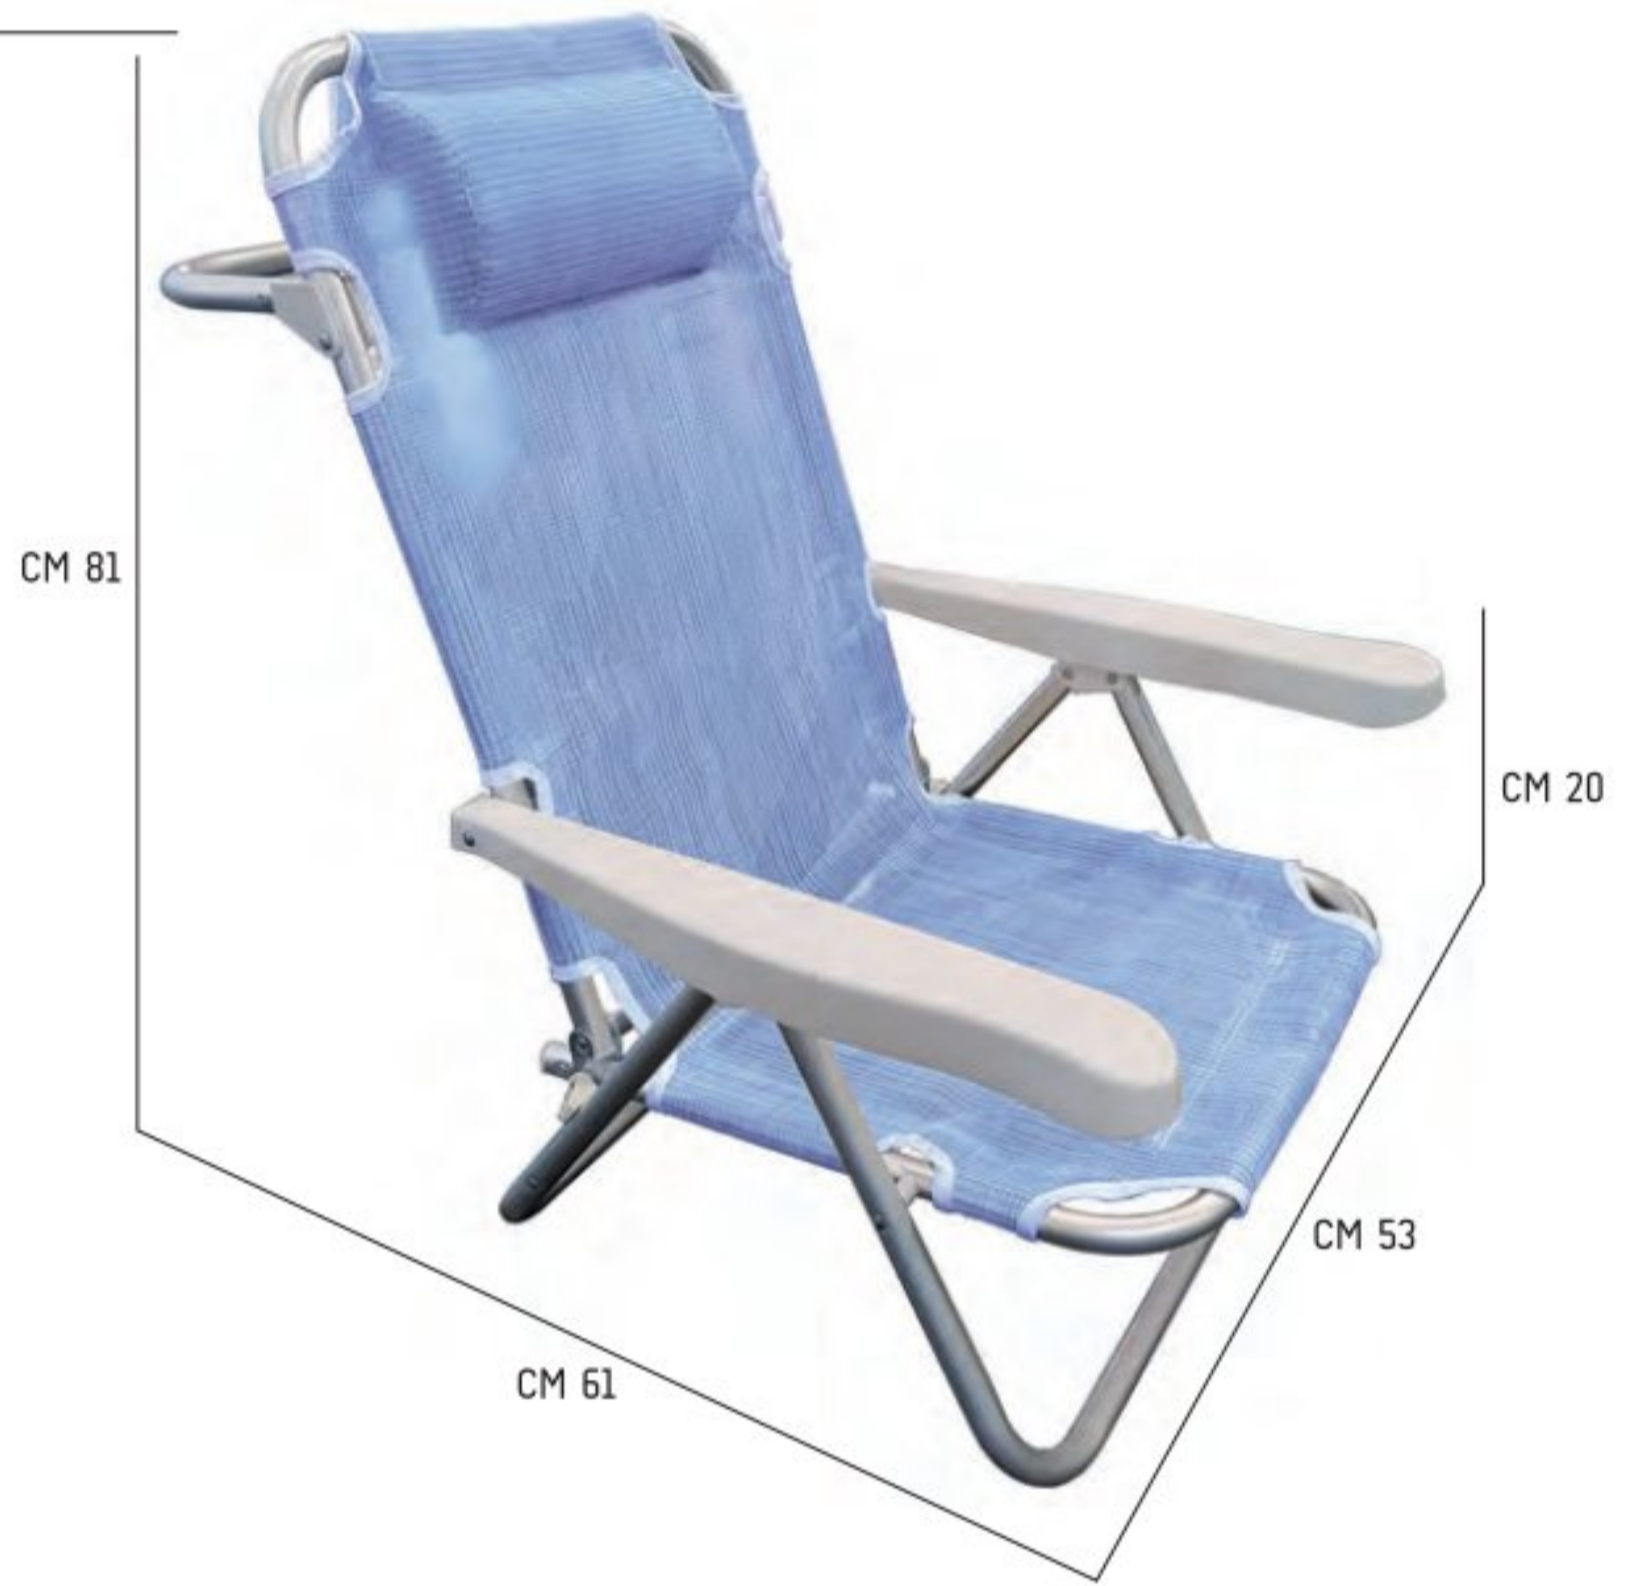

BEACH CHAIR RECLINING 5 POS. BACK SUPPORT "COMFORT"

ALUMINIUM TUBE diam. 22 mm.

CM. 53x61x81 h

TEXTILENE COVER

6 PCS x BOX

CBM x BOX 0,27

LIGHT BLUE