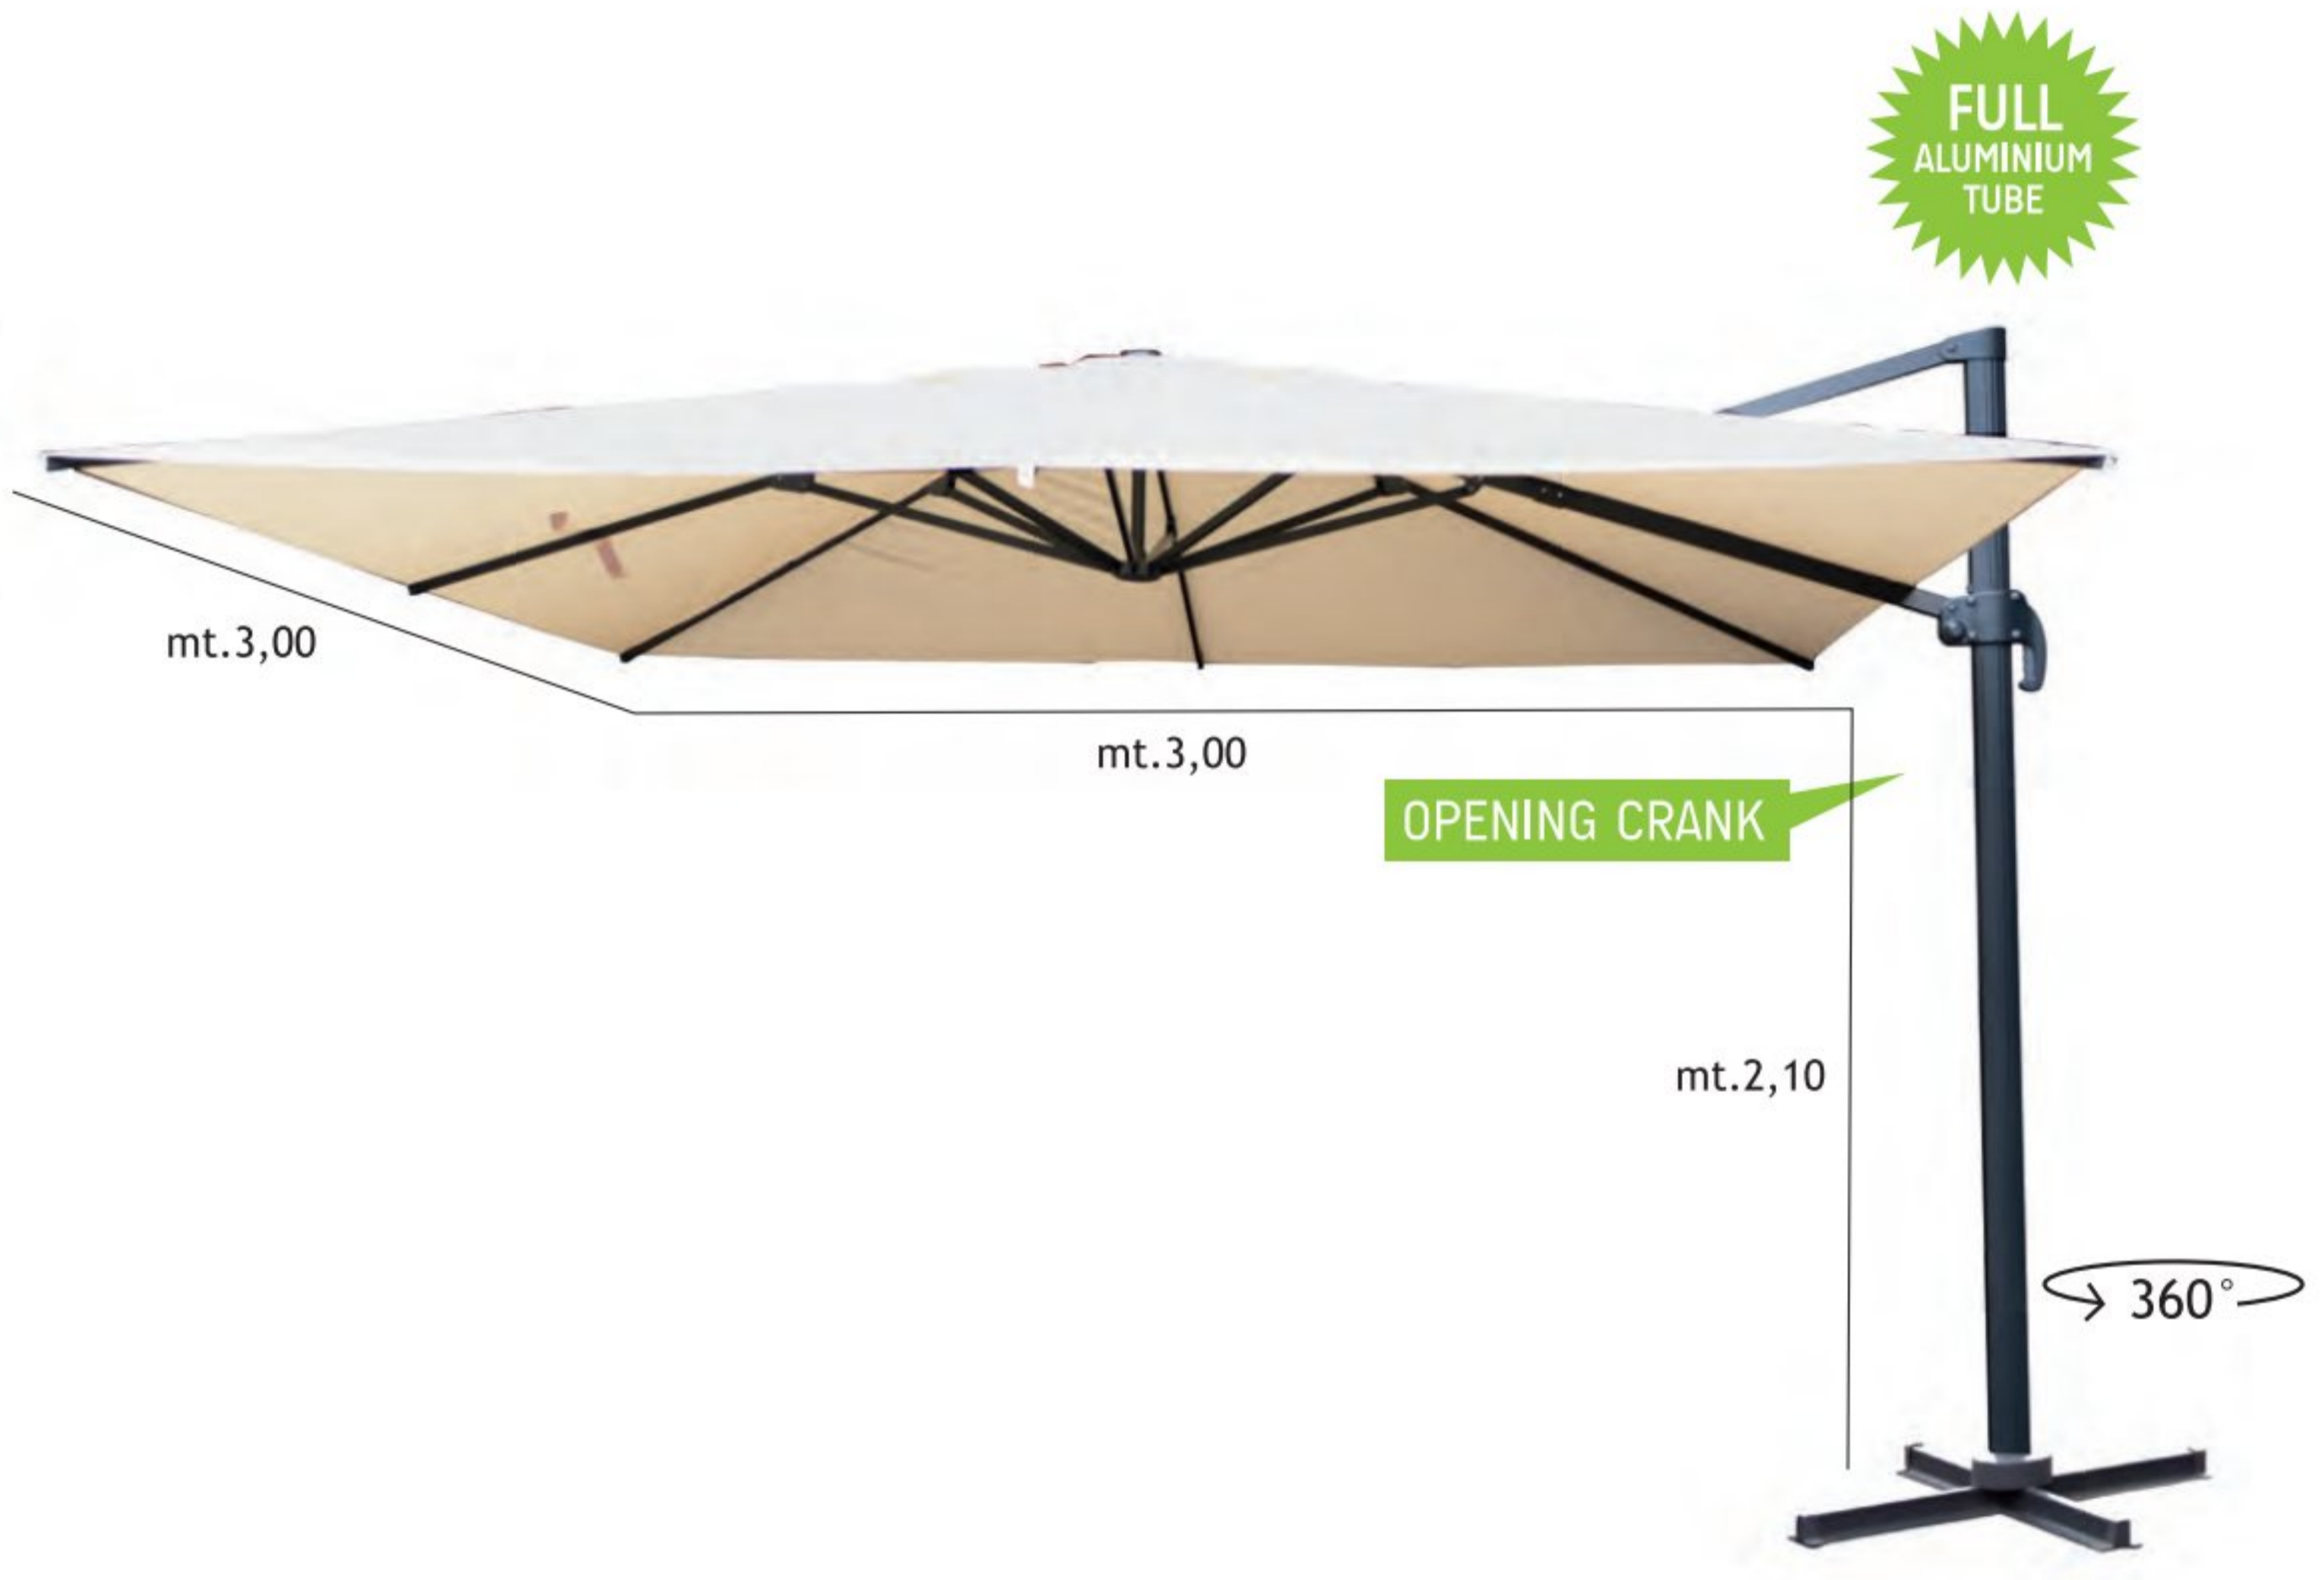

ALUMINIUM HANGING UMBRELLA "CATERING" POLYESTER COVER ECRU' MT. 3x3

cod. SS-016

Ø DARK GREY TURNING POLE **55x80** mm.

1 PCS x BOX

8 ALUMINIUM RIBS 17x25 mm.

CBM x BOX 0,14

POLYESTER COVER ECRU' 260 gr./mq.