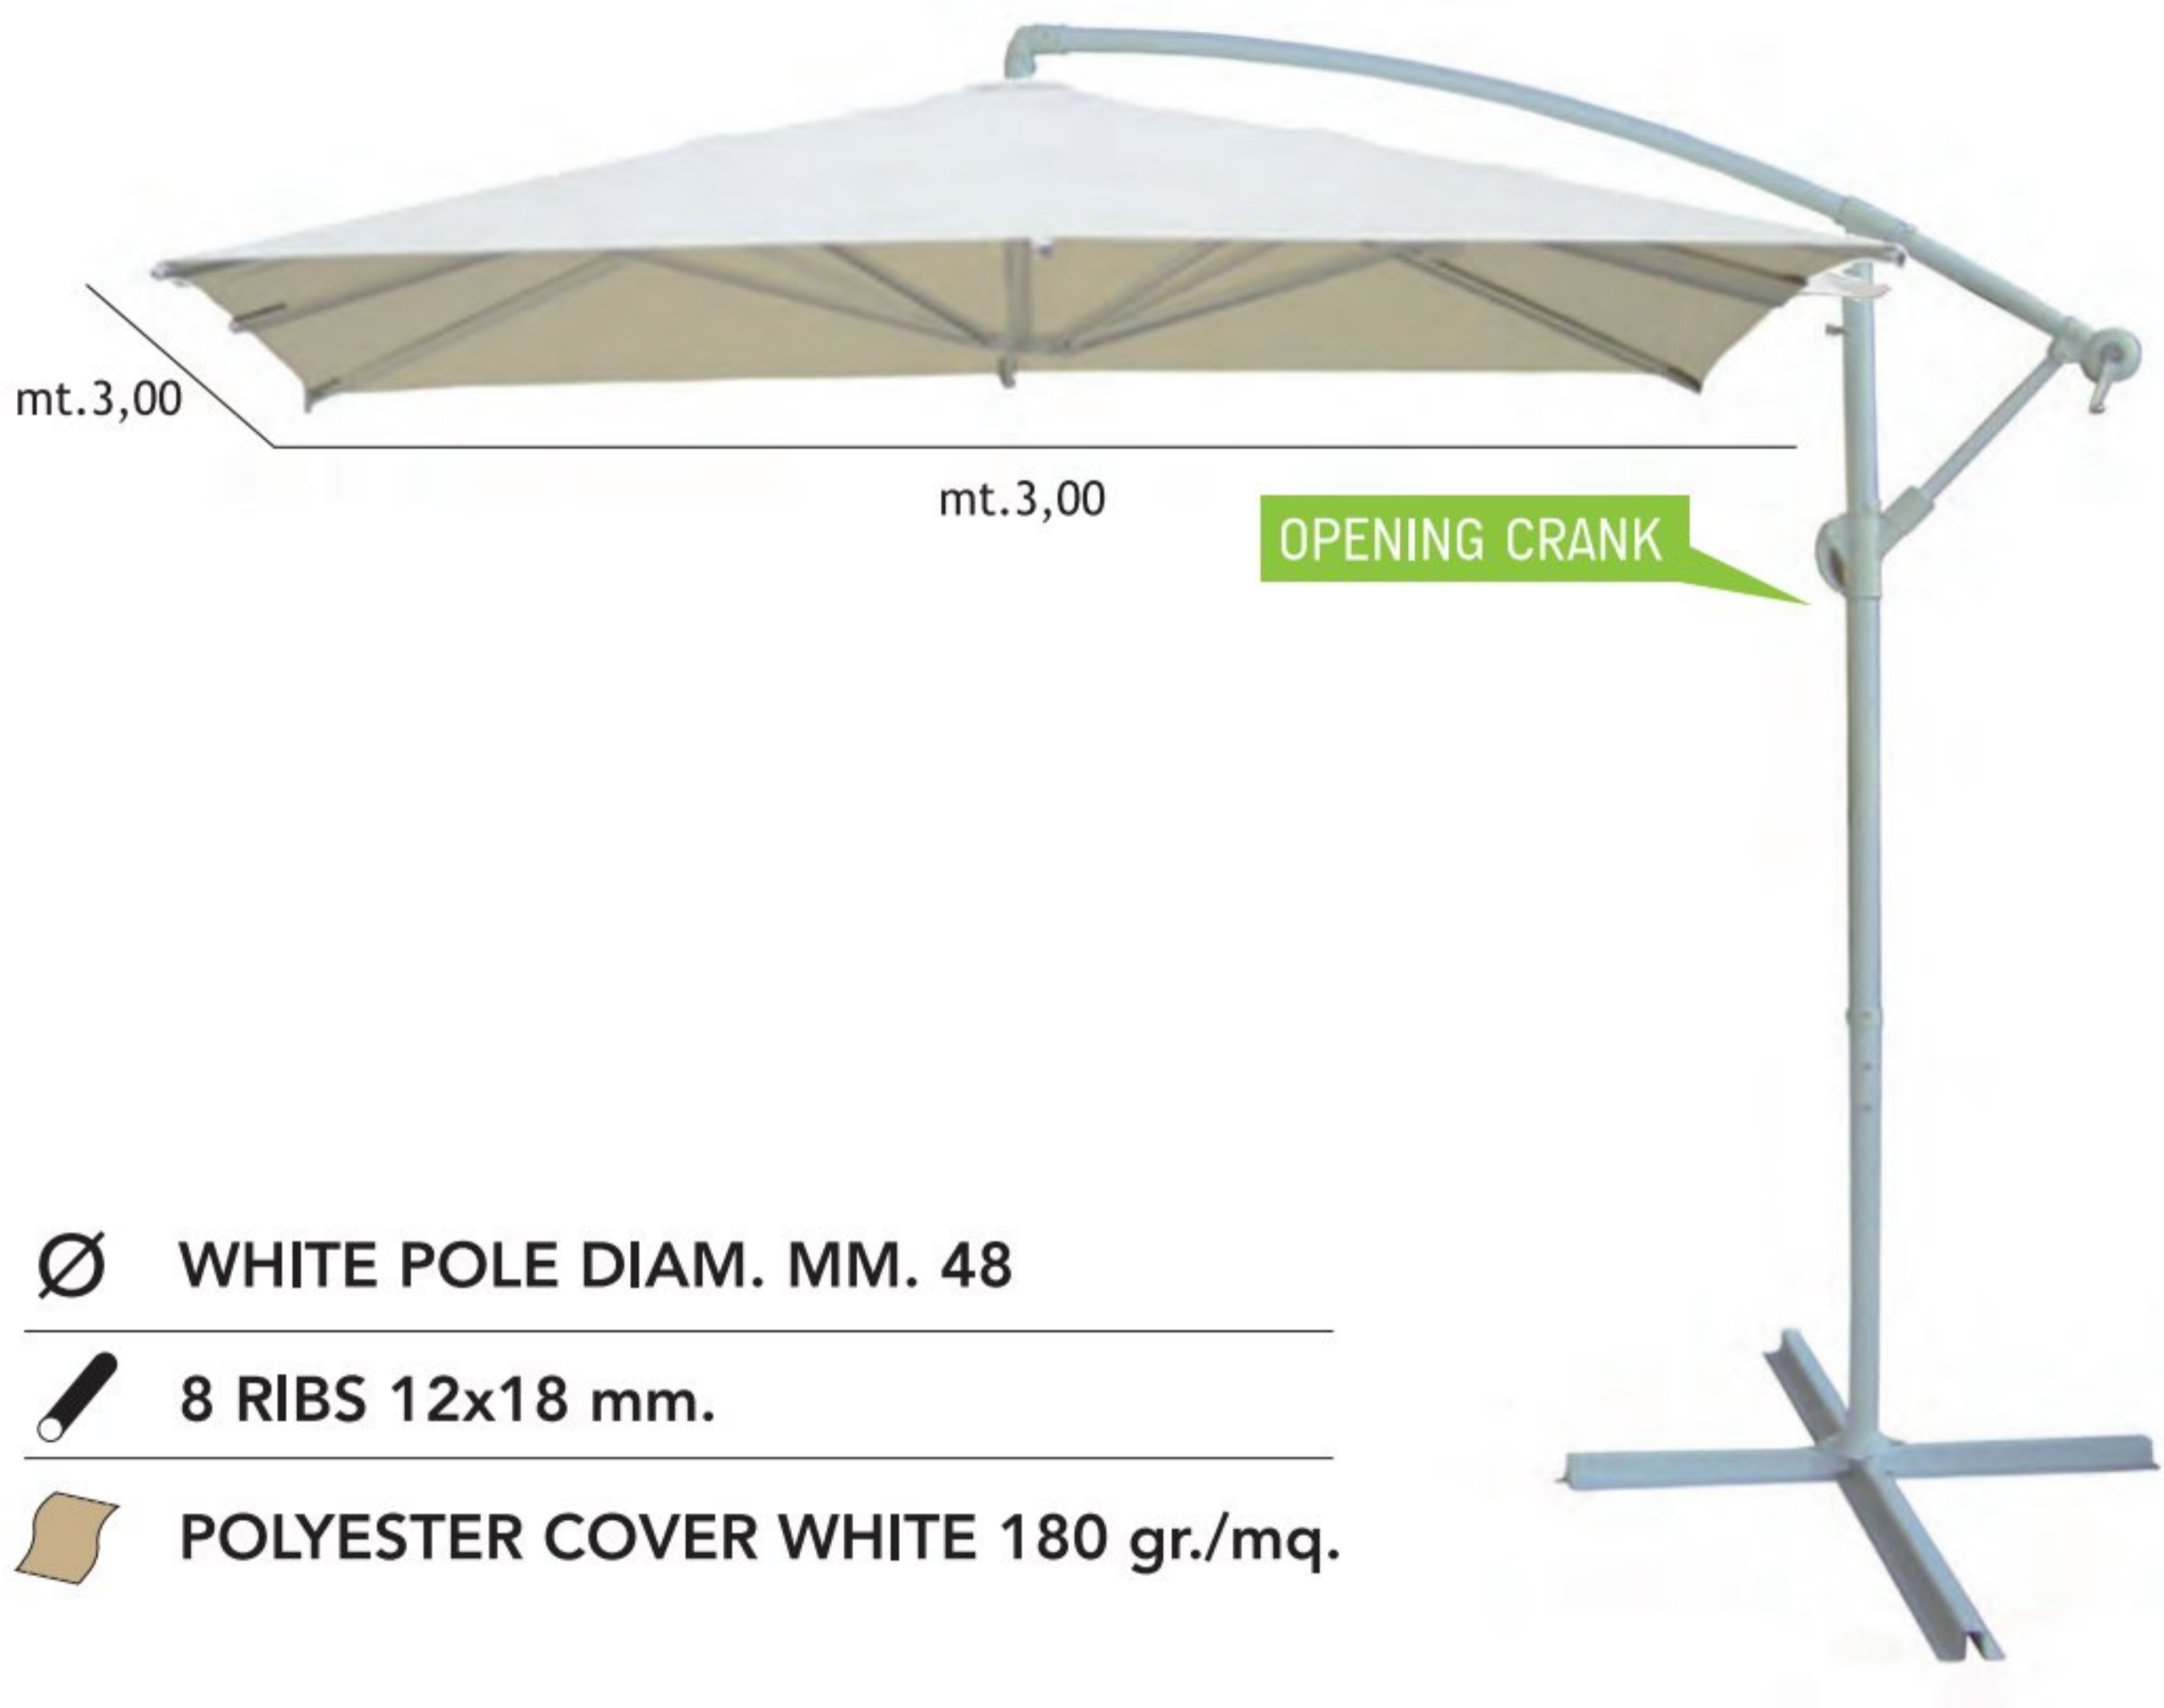

STEEL HANGING UMBRELLA "BANANA SQUARE" POLYESTER COVER WHITE MT. 3x3

Ø WHITE POLE DIAM. MM. 48

8 RIBS 12x18 mm.

POLYESTER COVER WHITE 180 gr./mq.

Mt. 3x3

cod. SS-030

1 PCS x BOX

CBM x BOX 0,09