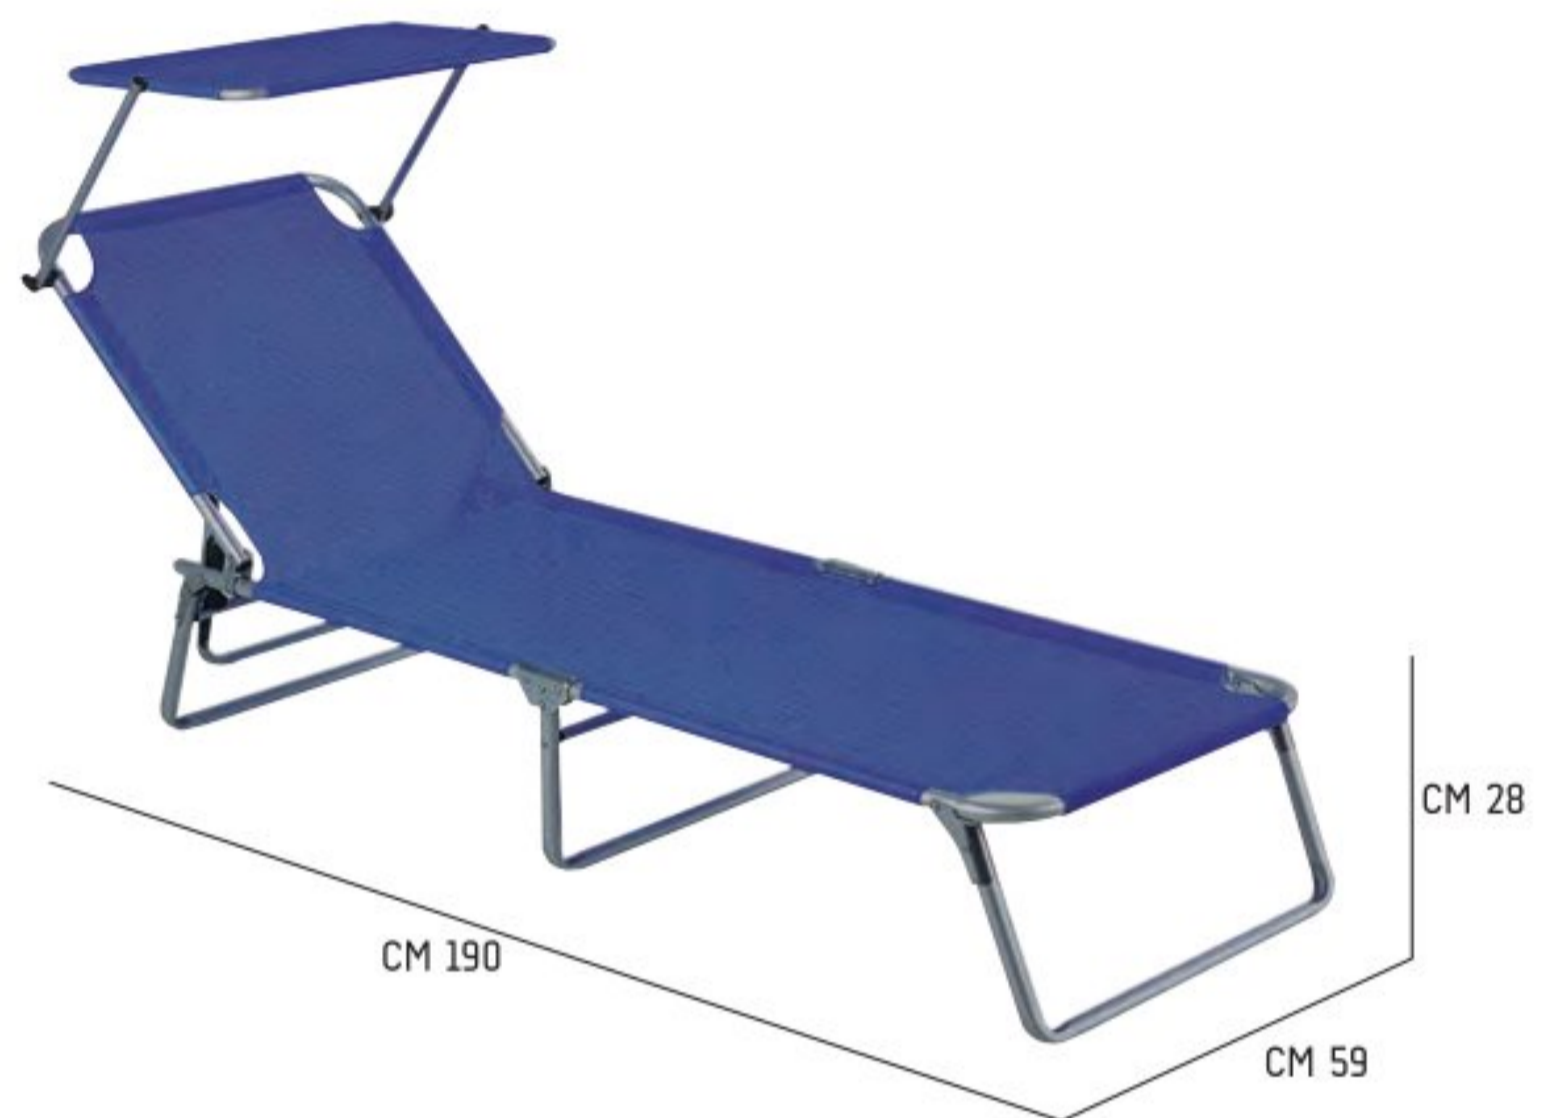

GREEN

SUNBED FOLDING IN 3 PARTS WITH SUNSHADE "SAND"

 STEEL TUBE diam. 22 mm.

 CM. 190x59x28 h

 POLYESTER COVER

 4 PCS x BOX

 CBM x BOX 0,23

BLUE