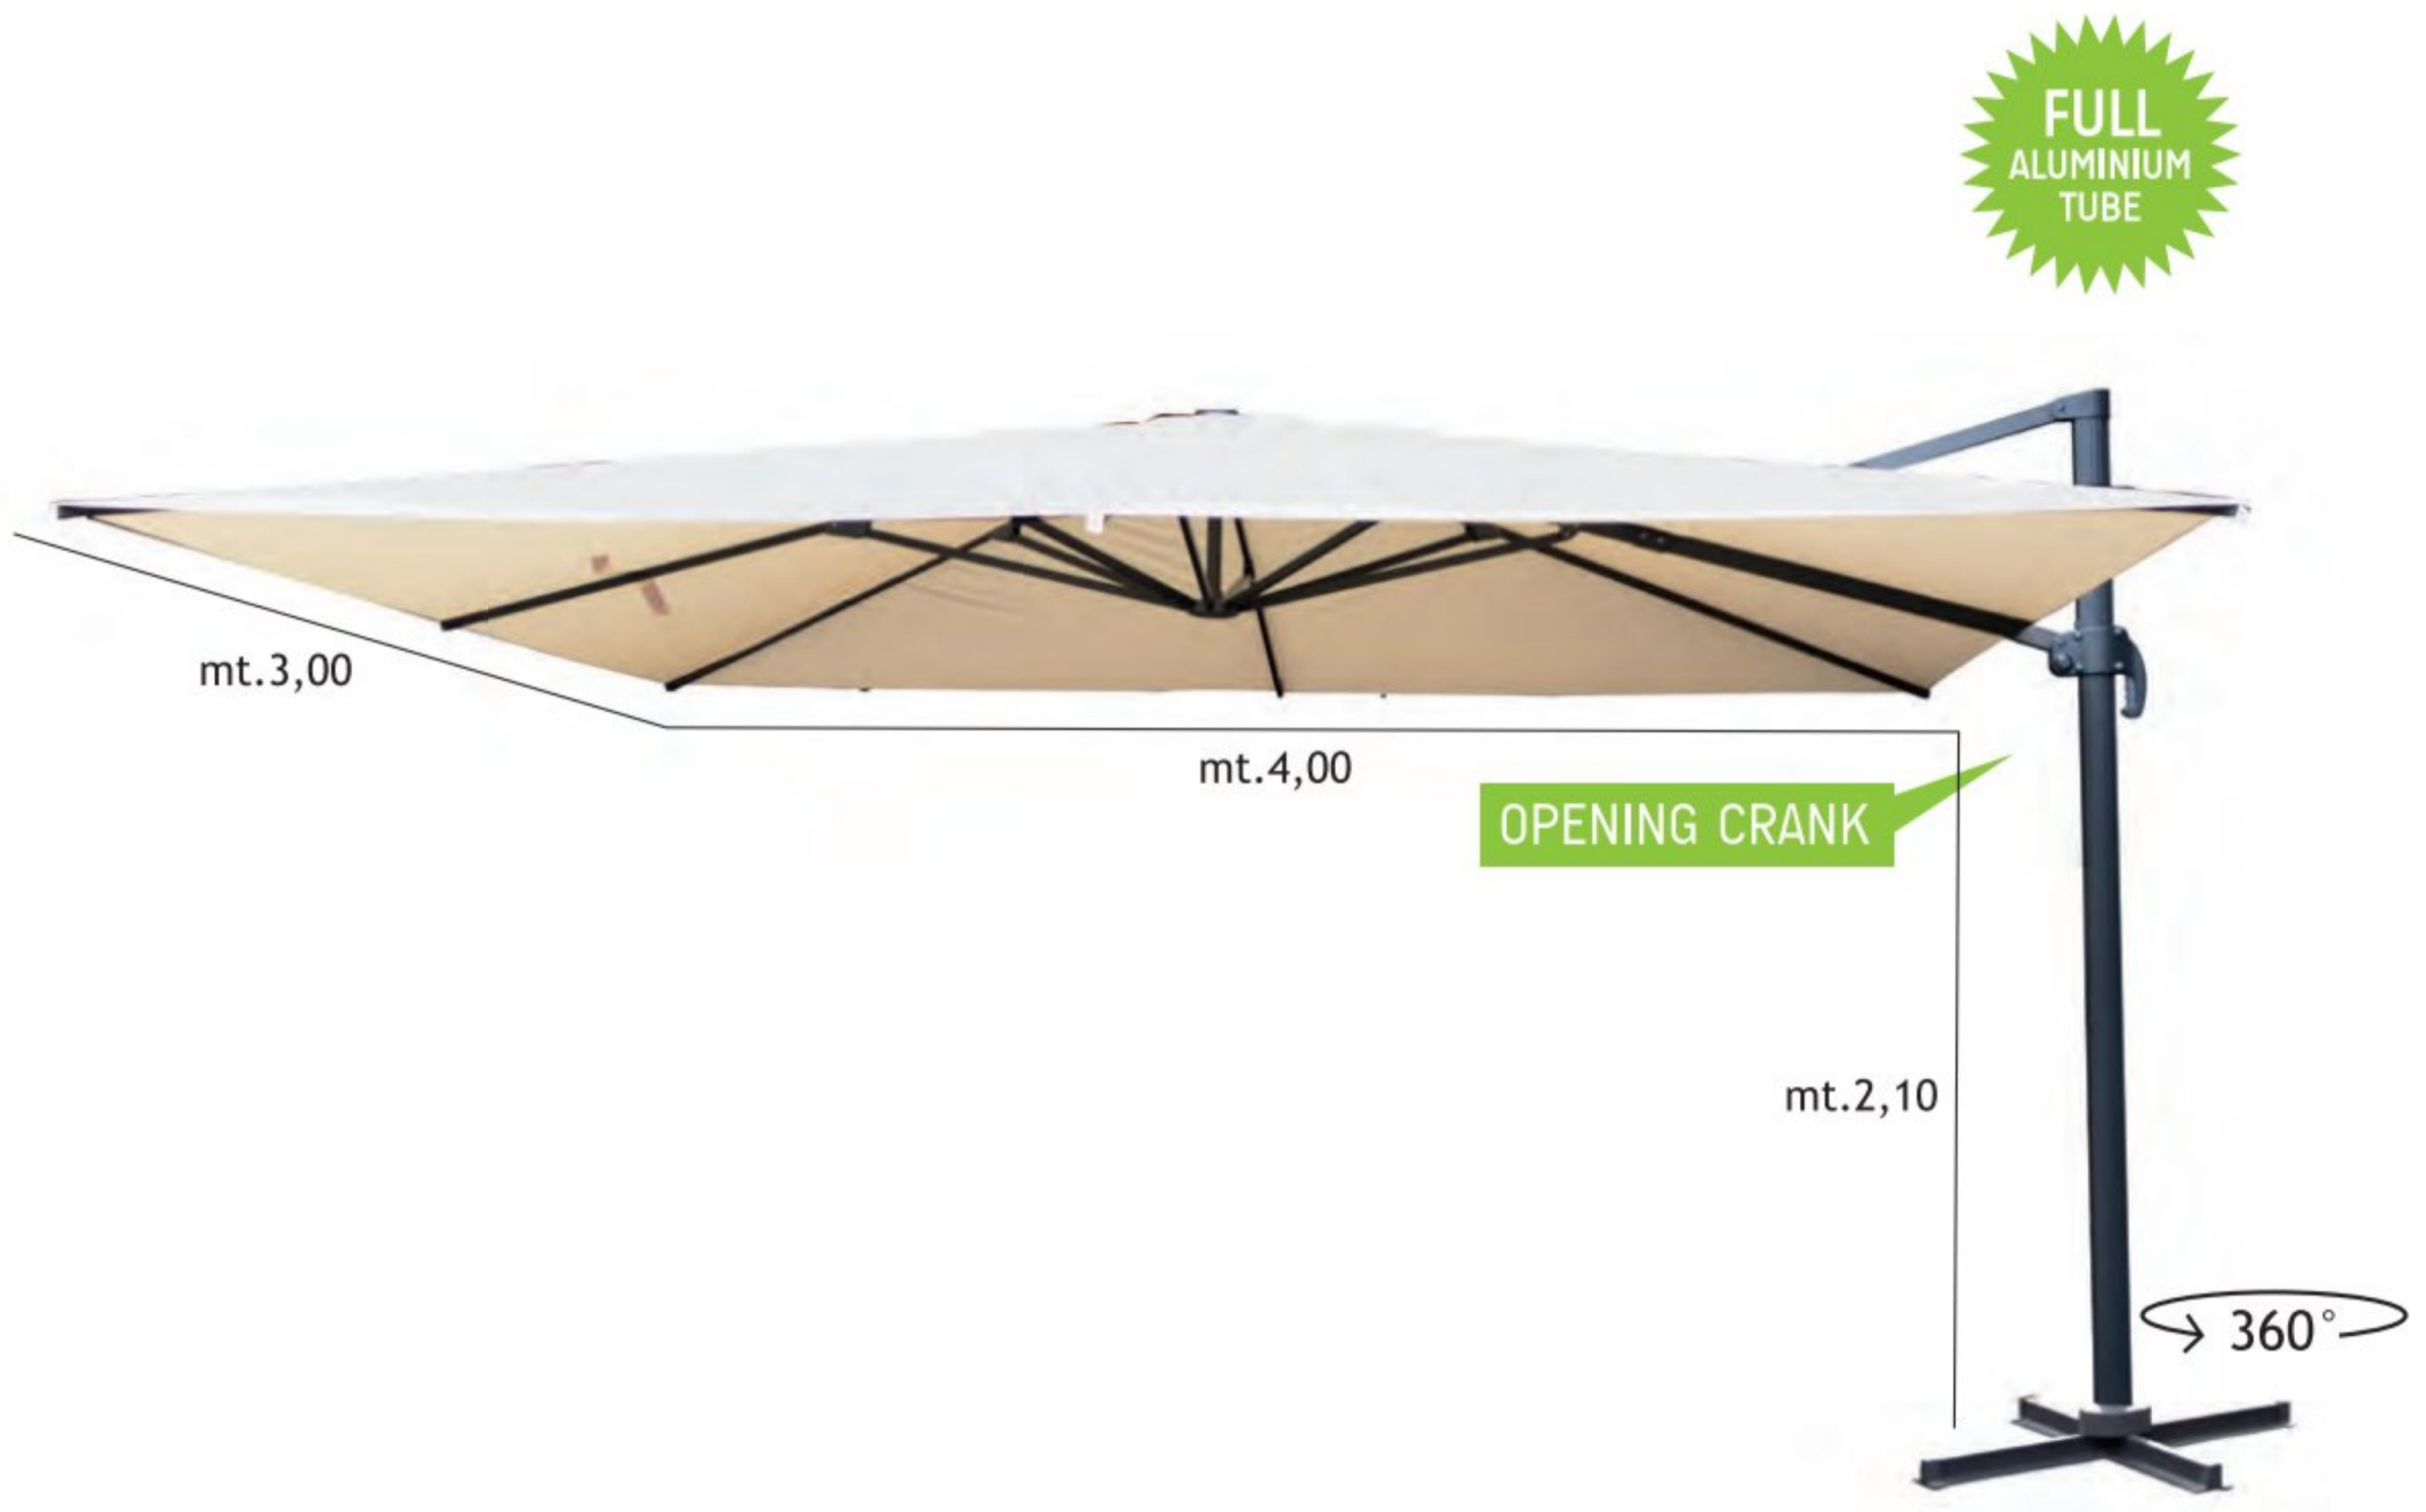

ALUMINIUM HANGING UMBRELLA "CATERING" POLYESTER COVER ECRU' MT. 3x4

cod. SS-017

Ø DARK GREY TURNING POLE **58x95** mm.

1 PCS x BOX

8 ALUMINIUM RIBS 17x25 mm.

CBM x BOX 0,20

POLYESTER COVER ECRU' 260 gr./mq.