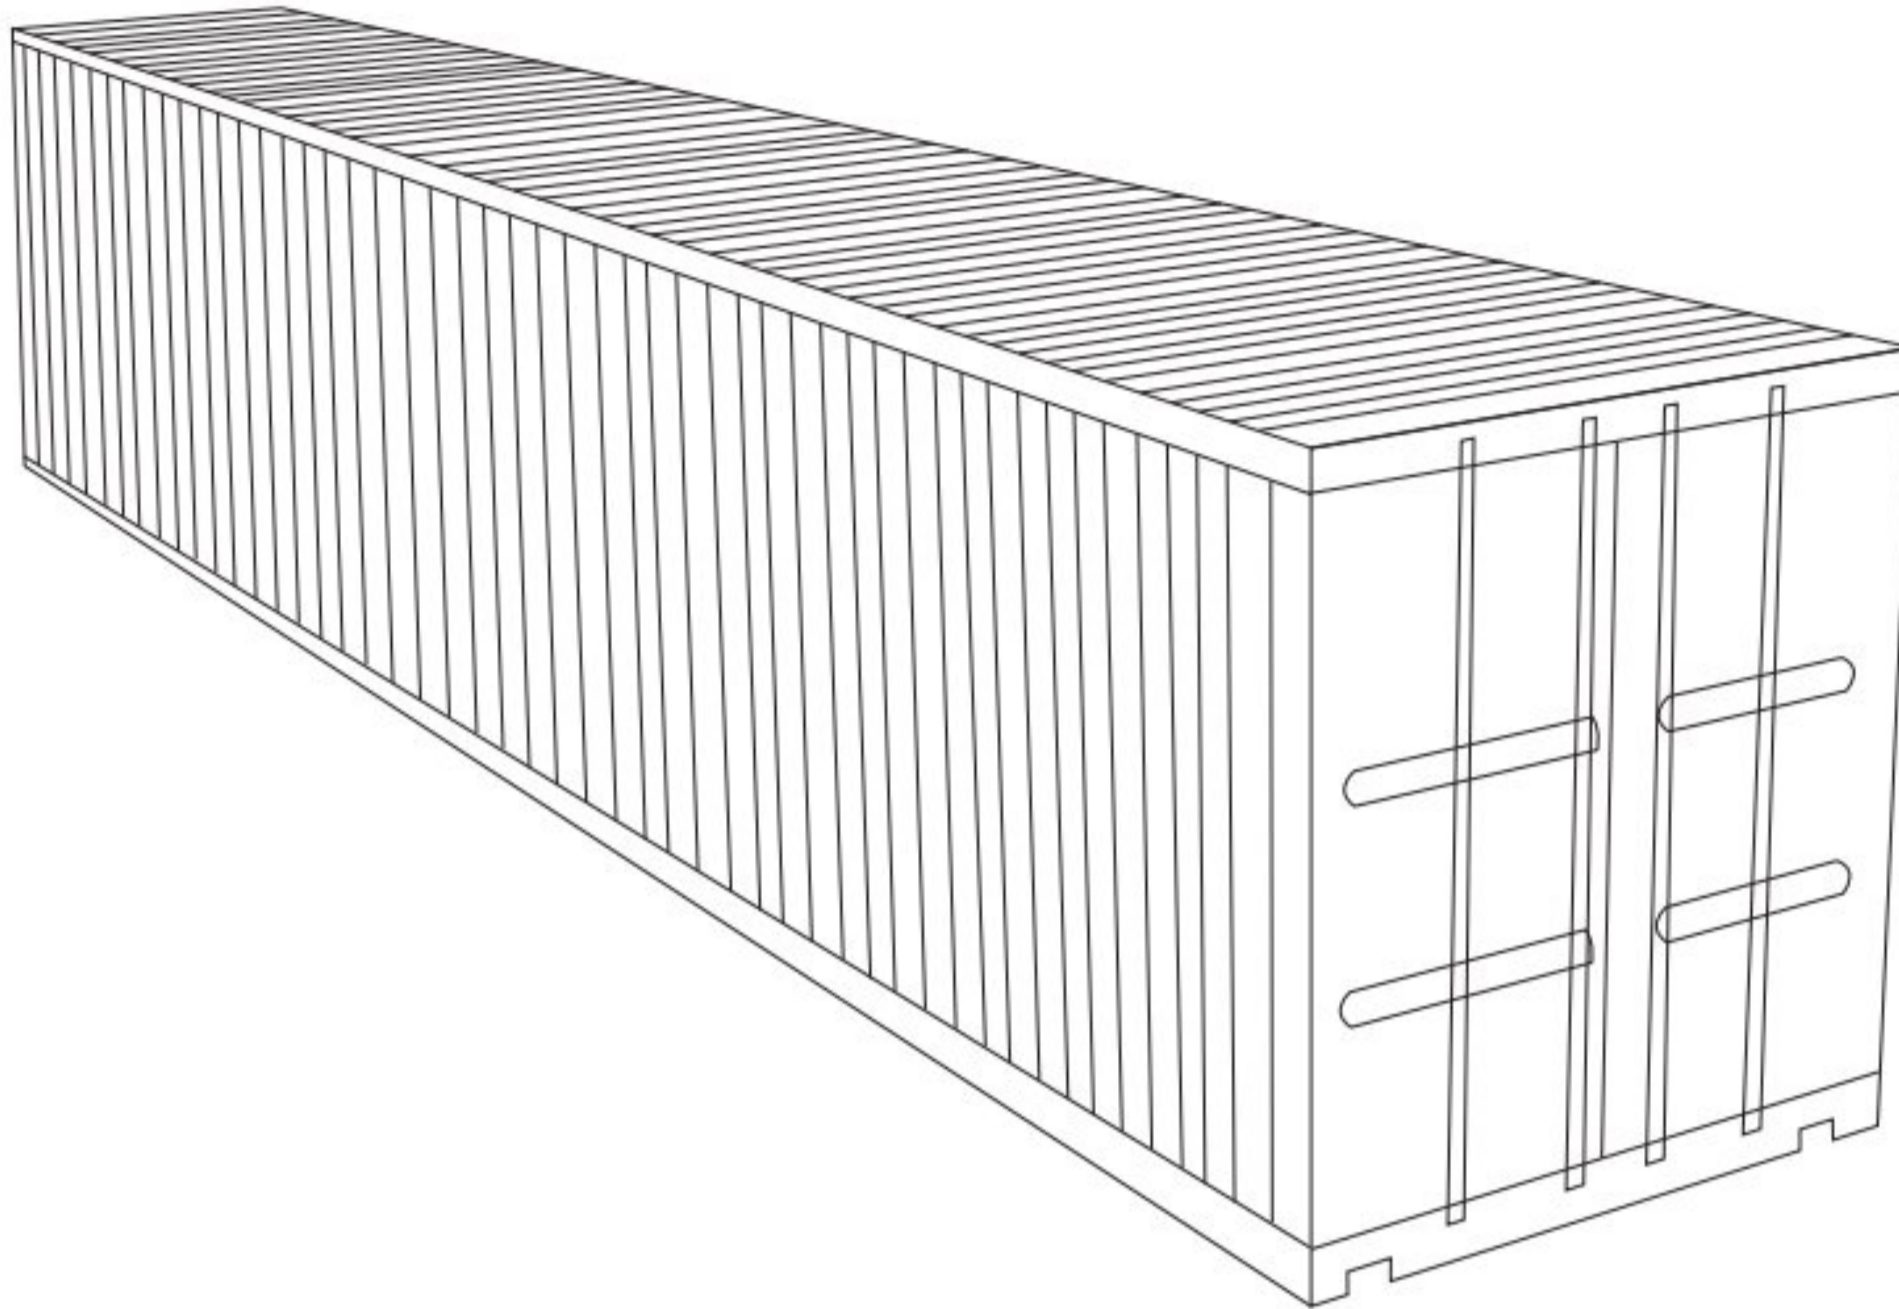

40" HQ

---

65 cbm

max 25 items

1. **ENG** - *The deposit, to confirm the order, must be paid in the terms indicated otherwise the shipping date may be delayed.*
2. **ITA** - *L'acconto, a conferma dell'ordine, deve essere versato nei termini indicati altrimenti la data di spedizione potrebbe slittare.*
3. **FRA** - *L'acompte pour confirmer la commande doit etre paye dans les termes indiqués, sinon la date d'expédition peut etre retardée.*
4. **ESP** - *El pago inicial para confirmar el pedido se debe pagar en los terminos indicados, de lo contrario, la fecha de envio puede demorarse.*
5. **DEU** - *Die anzahlung zur bestatigung der bestellung muss zu den angegebenen bedingungen geleistet werden, da sich sonst der versandtermin verzogert.*