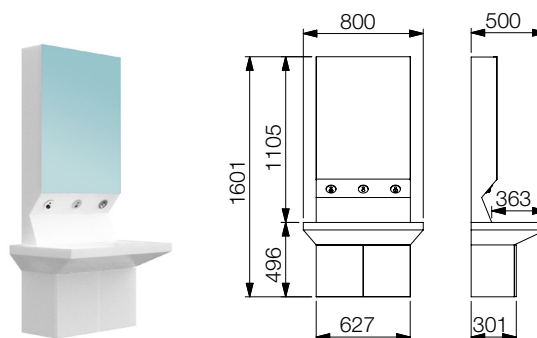

4all

è un lavabo multifunzione a parete realizzato in resina bianca, completo di rubinetteria, dispenser sapone e asciugamani ad aria.

Tutti i suoi dispositivi sono elettronici e temporizzati a favore di un risparmio di acqua, di energia e di una maggiore e più facile pulizia.

Il funzionamento con il semplice passaggio delle mani lo rende accessibile a tutti, pratico anche per le persone in condizione di mobilità ridotta.

Può essere utilizzato come singolo elemento o come modulo affiancato per allestire grandi spazi.

Multi-functional wall mounted basin made of white resin equipped with water dispenser, soap dispenser and hand dryer.

All its devices are electronic and time-controlled to guarantee water and energy saving and easier cleaning.

The activation with the simple passage of the hands makes it accessible to everyone, practical also for the people with reduced mobility.

It can be used as a single element, or a side-by-side module to set up larger spaces.

idral
ITALIAN PARTNER FOR WATER SOLUTIONS

Idral SPA
via Isei 8/10
28010 Gargallo (NO) - Italy
tel +39 0322 912017
fax +39 0322 920042
info@idral.it | www.idral.it

4all COMPLETE