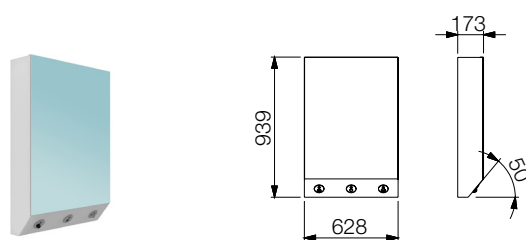

4all COMPACT