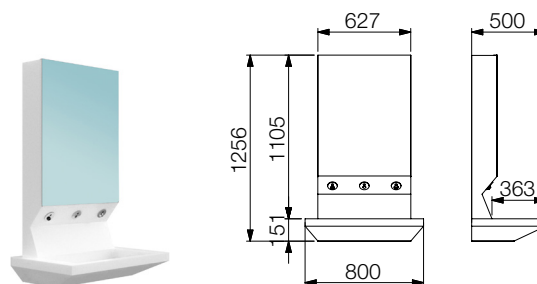

4all

è un lavabo multifunzione a parete realizzato in resina bianca, completo di rubinetteria, dispenser sapone e asciugamani ad aria.

Tutti i suoi dispositivi sono elettronici e temporizzati a favore di un risparmio di acqua, di energia e di una maggiore e più facile pulizia.

Il funzionamento con il semplice passaggio delle mani lo rende accessibile a tutti, pratico anche per le persone in condizione di mobilità ridotta.

Può essere utilizzato come singolo elemento o come modulo affiancato per allestire grandi spazi.

Multi-functional wall mounted basin made of white resin equipped with water dispenser, soap dispenser and hand dryer.

All its devices are electronic and time-controlled to guarantee water and energy saving and easier cleaning.

The activation with the simple passage of the hands makes it accessible to everyone, practical also for the people with reduced mobility.

It can be used as a single element, or a side-by-side module to set up larger spaces.

idral
ITALIAN PARTNER FOR WATER SOLUTIONS

Idral SPA
via Isei 8/10
28010 Gargallo (NO) - Italy
tel +39 0322 912017
fax +39 0322 920042
info@idral.it | www.idral.it

4all COMPLETE

4all EASY

4all COMPACT

4all LIGHT