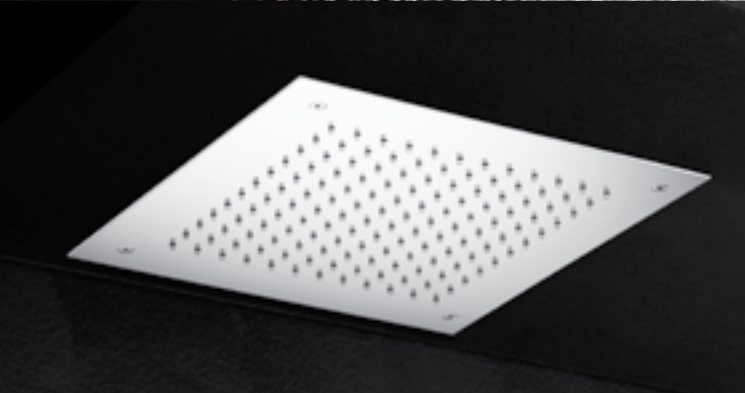

Saliscendi doccia 1 getto Riflessi Cromo
Slide bar with 1 jet Chrome hand shower Riflessi
Combiné à rampe 1 jet