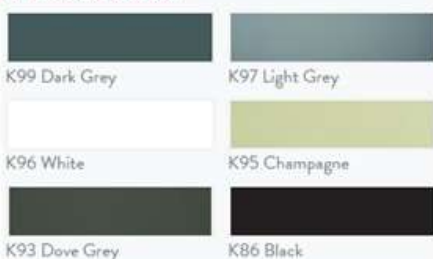

KERATEK plus