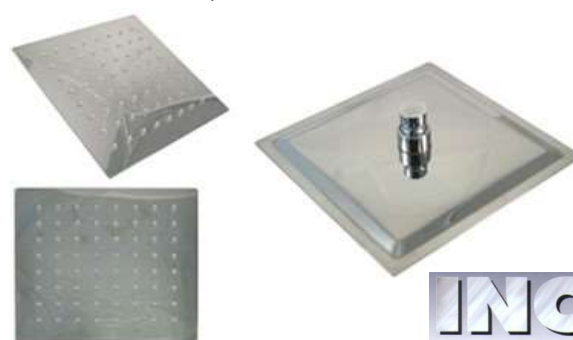

SOFFIONE MINIMALE IN ACCIAIO ANTICALCARE IMPORT
QUADRATO 20X50 ZX

INOX

Codice	Listino
S-2040Q	€ 6,00