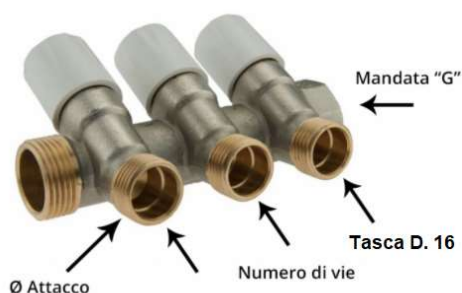

Collettore con rubinetto inclinato

Codice	SubCodice	Riferimenti	Listino	U.M.	Conf.
CI2A	8000100152830	3/4"x1/2" 2 Vie	€ 9,36	1	10
CI3A	8000100047990	3/4"x1/2" 3 Vie	€ 14,04	1	10
CI4A	8000100047976	3/4"x1/2" 4 Vie	€ 18,71	1	10
CI5A	0	3/4"x1/2" 5 Vie	€ 21,33	1	10

con "piastrine" di colore rosso e blu incluse