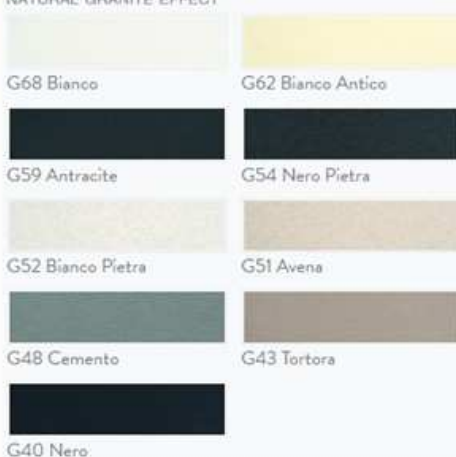

GRANITEK
NATURAL GRANITE EFFECT