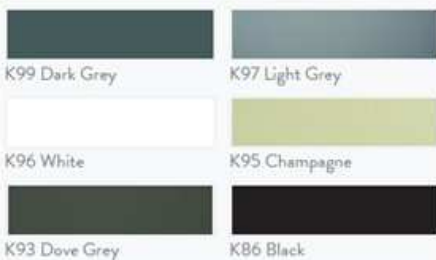

KERATEK plus
CERAMIC NANOTECHNOLOGY CMB