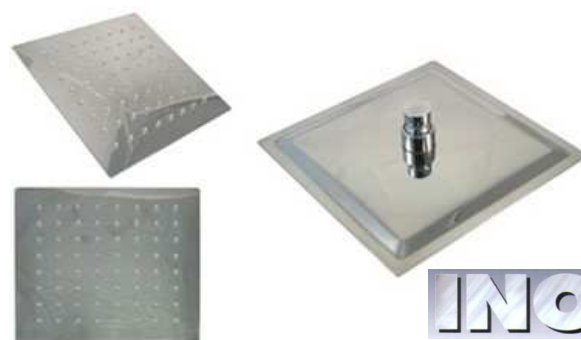

SOFFIONE MINIMALE IN ACCIAIO ANTICALCARE IMPORT
QUADRATO 20X50 ZX

INOX

Codice	Listino
S-2040Q	€ 6,00